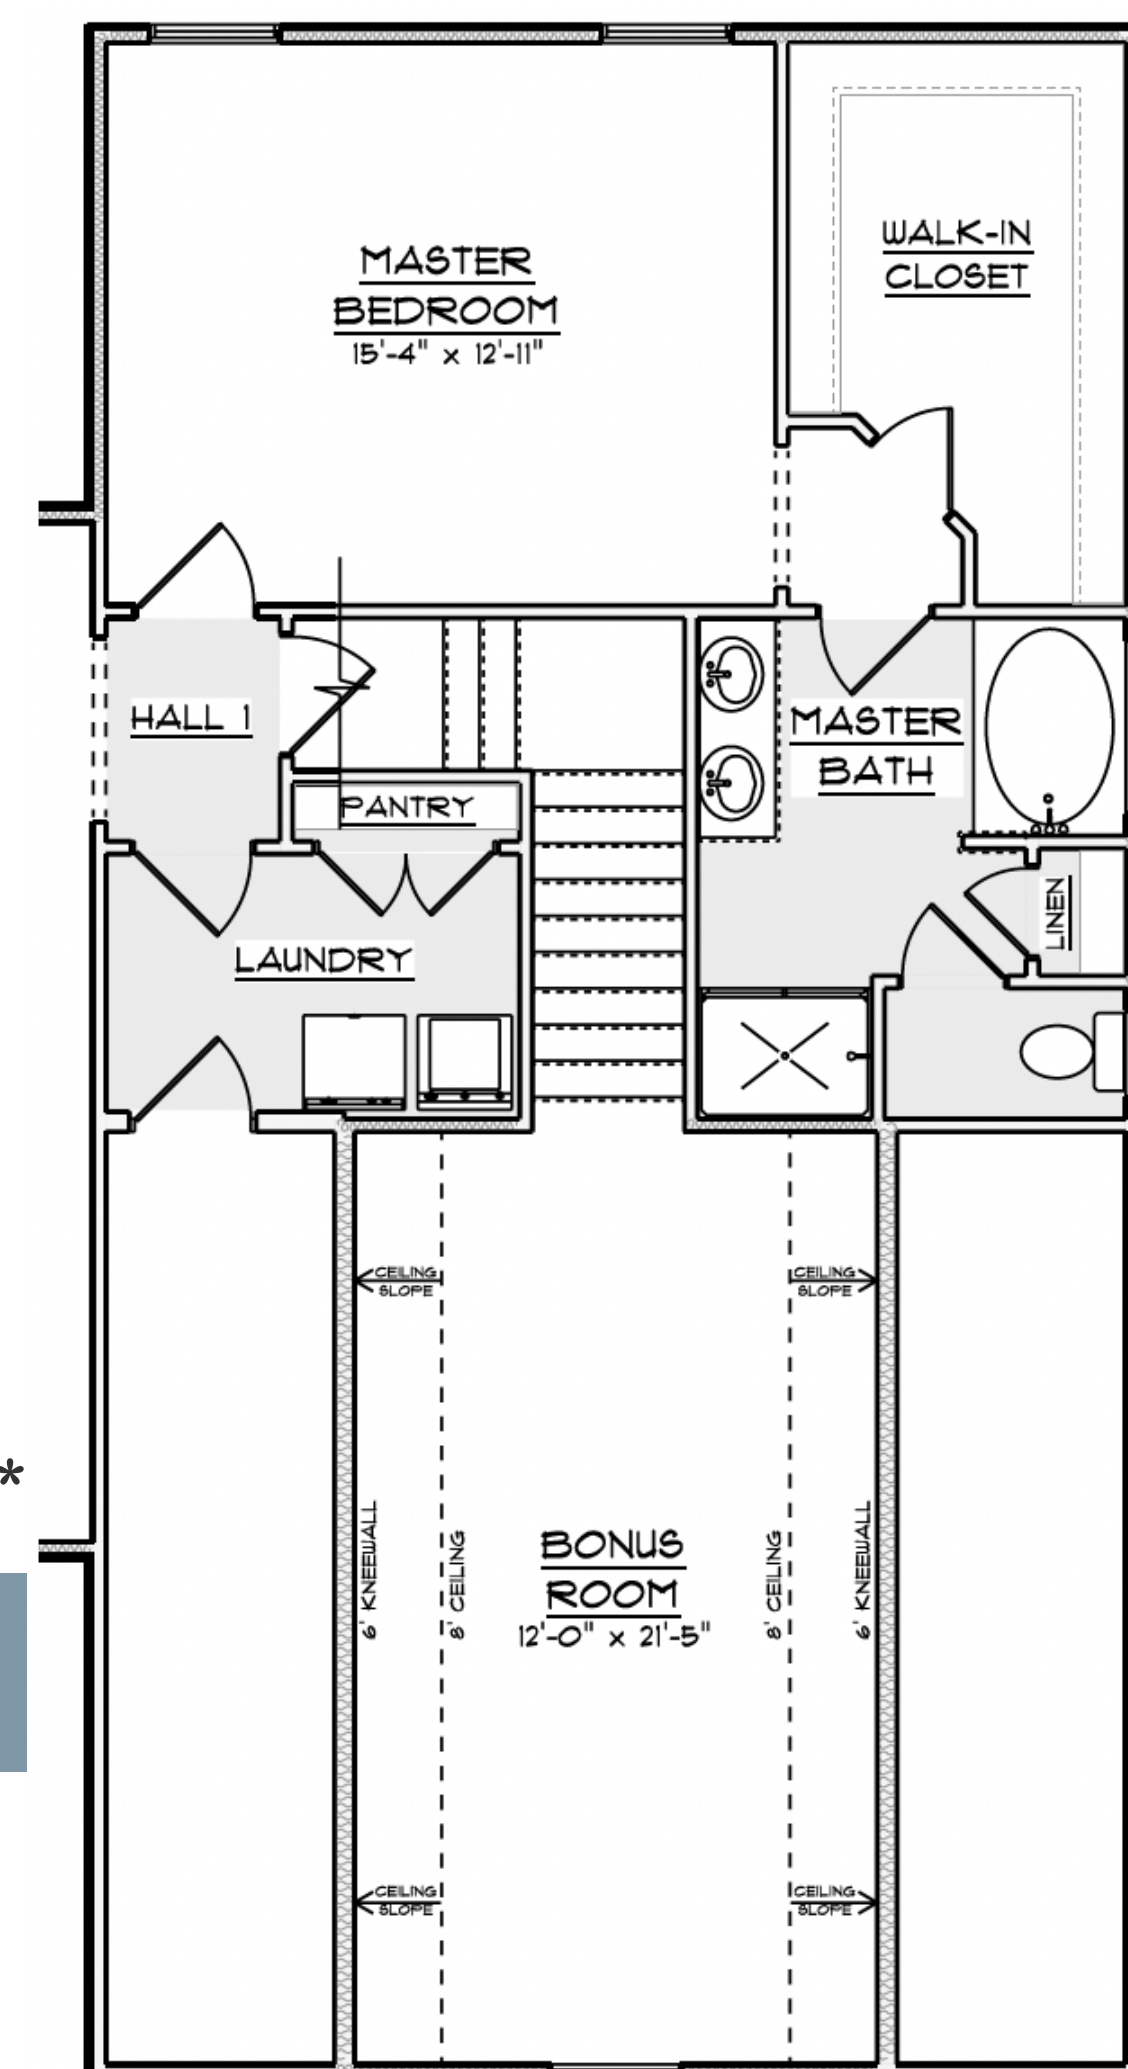

Madison Homebuilders

THE JEFFERSON

Optional Floor Plan Changes
Additional Charges May Apply

Opt. Unfinished Bonus Room

© Copyright Donald A. Gardner Architects, INC.
Design WG001286 Astaire, modified & used with permission

This sheet is for illustrative purposes only. All dimensions are approximate. Floor plans and standard features may vary according to alternate style selected and are subject to change without notice. Optional items indicated are available at additional cost.