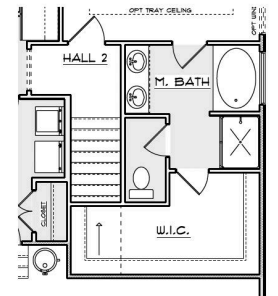

Madison Homebuilders

THE MAGNOLIA FLOOR PLAN

Alternate Kitchen

Master Bath Reconfiguration if choose bonus room option

Bedroom 4 ILO Dining/Flex Rm

Add Optional Powder Room

Covered Front Porch ILO Traditional