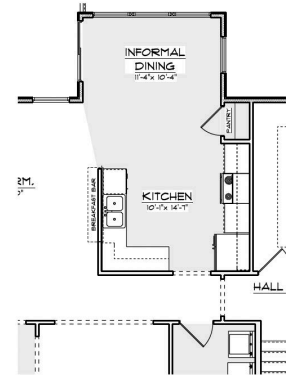

Madison Homebuilders

THE MAGNOLIA FLOOR PLAN

Alternate Kitchen

Master Bath Reconfiguration if choose bonus room option

Bedroom 4 ILO Dining/Flex Rm

Add Optional Powder Room

Covered Front Porch ILO Traditional