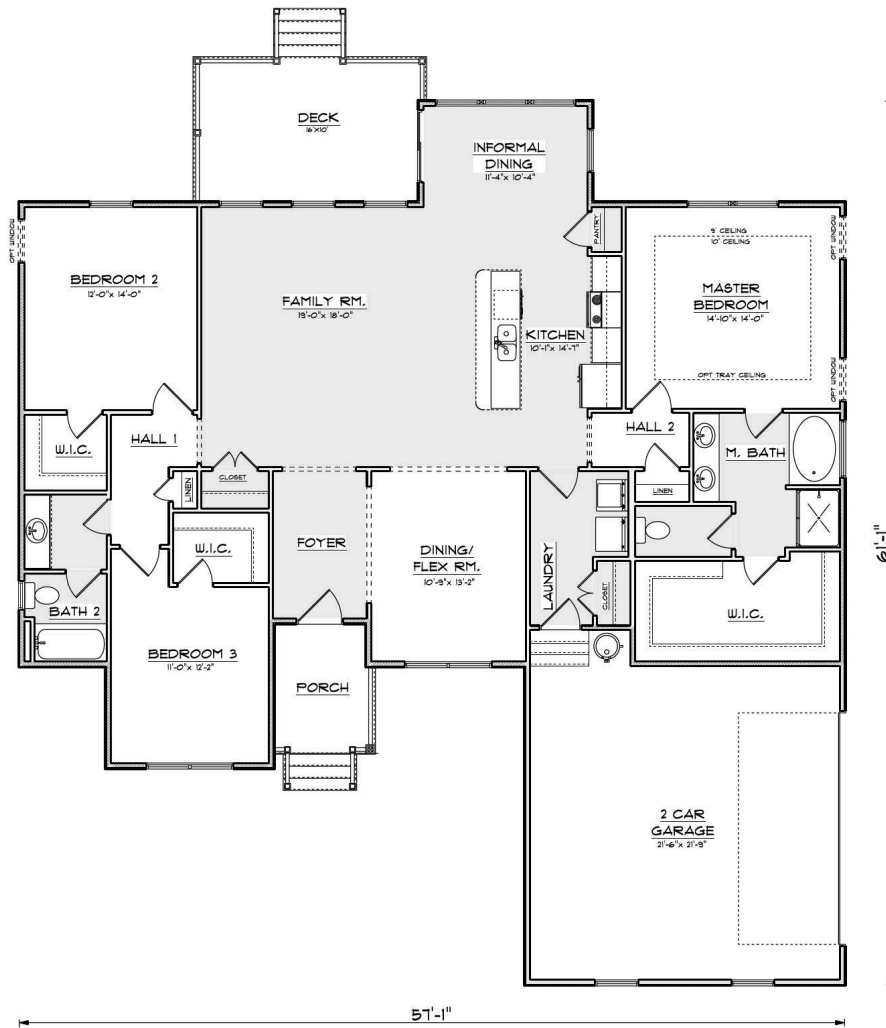

Madison Homebuilders

THE MAGNOLIA FLOOR PLAN

Alternate Kitchen

Master Bath Reconfiguration if choose bonus room option

Bedroom 4 ILO Dining/Flex Rm

Add Optional Powder Room

Covered Front Porch ILO Traditional