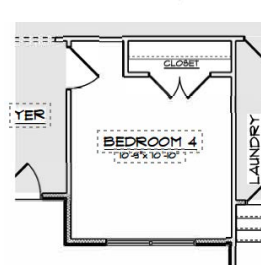

Madison Homebuilders

THE MAGNOLIA FLOOR PLAN

Alternate Kitchen

Master Bath Reconfiguration if choose bonus room option

Bedroom 4 ILO Dining/Flex Rm

Add Optional Powder Room

Covered Front Porch ILO Traditional